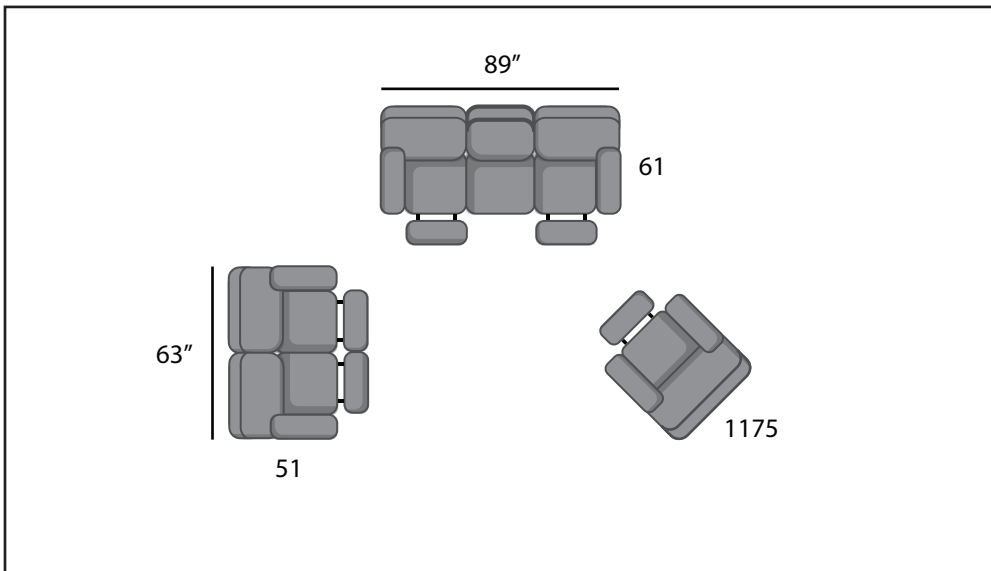

# SEE THE POSSIBILITIES!

705-61P Power Headrest Sofa  
W89" D40" H41"

705-51P Power Headrest Loveseat  
W63" D40" H41"

705-78P Power Headrest Console Loveseat  
W78" D40" H41"

1175 Rocker Recliner  
2175P Power Wall Hugger Recliner  
5175P Power Headrest Rocker Recliner  
6175P Power Headrest Wall Hugger Recliner  
W38" D42" H42"

705 "Cagney"