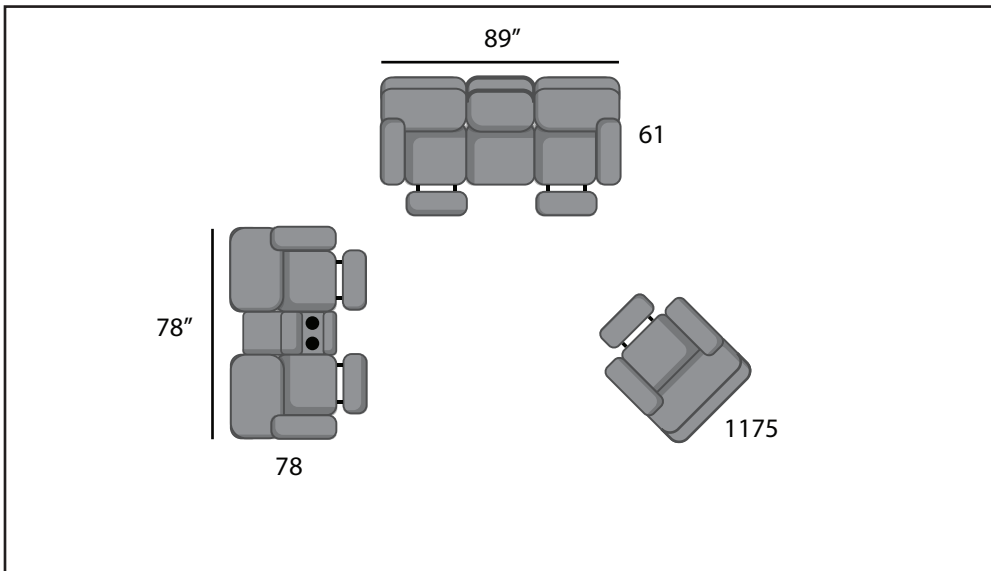

# SEE THE POSSIBILITIES!

705-61P Power Headrest Sofa  
W89" D40" H41"

705-51P Power Headrest Loveseat  
W63" D40" H41"

705-78P Power Headrest Console Loveseat  
W78" D40" H41"

1175 Rocker Recliner  
2175P Power Wall Hugger Recliner  
5175P Power Headrest Rocker Recliner  
6175P Power Headrest Wall Hugger Recliner  
W38" D42" H42"

705 "Cagney"